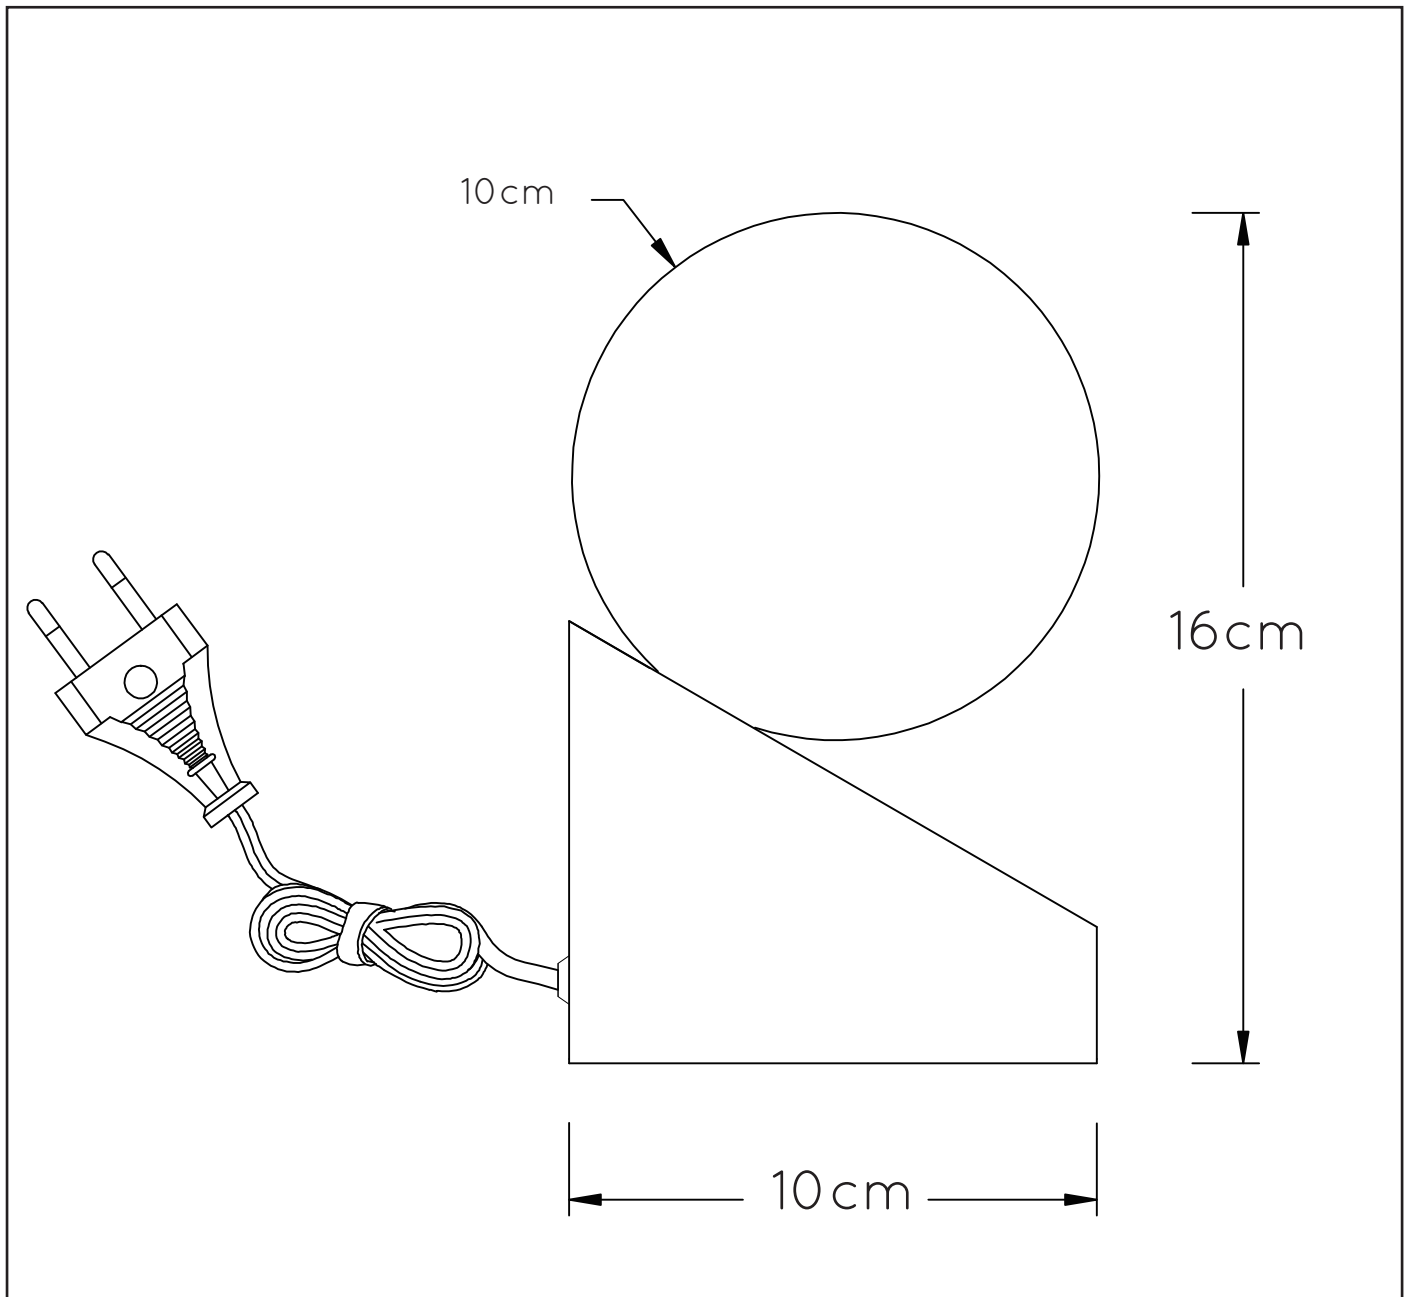

LEN

Item number : 45561/01/70

EAN code : 5411212450586

For more specifications, dimensions please visit

www.lucide.com